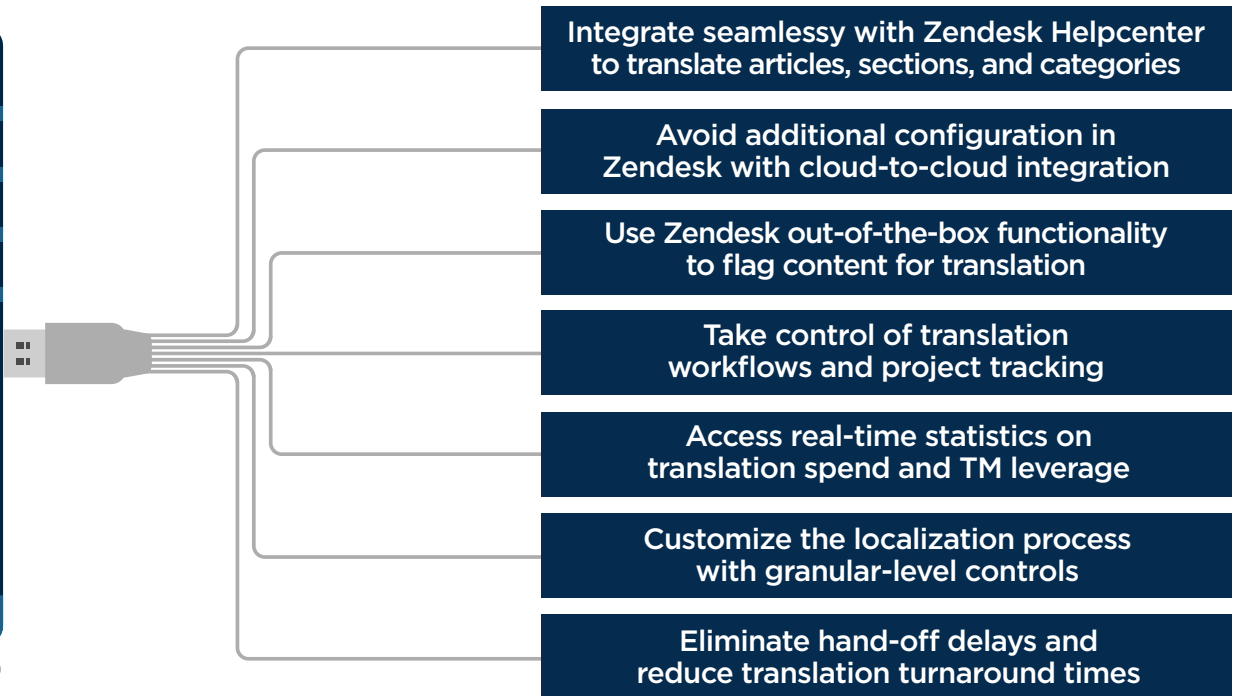

SEAMLESS INTEGRATION	ELIMINATE COPY/PASTE PROCESS	DASHBOARD MONITORING	NEVER PAY FOR SAME TRANSLATION TWICE	WORKFLOW INTEGRATION	REDUCE I.T. INVOLVEMENT
----------------------	------------------------------	----------------------	--------------------------------------	----------------------	-------------------------

Your Platform. More Global.

THOUSANDS OF ORGANIZATIONS TRUST GLOBALLINK TO STREAMLINE GLOBAL CONTENT MANAGEMENT

BE EVERYWHERE

THE GLOBALLINK PRODUCT SUITE	
Project Director	Term Manager
TM Server	TransStudio
Translation & Review Portal	TransPort
OneLink	