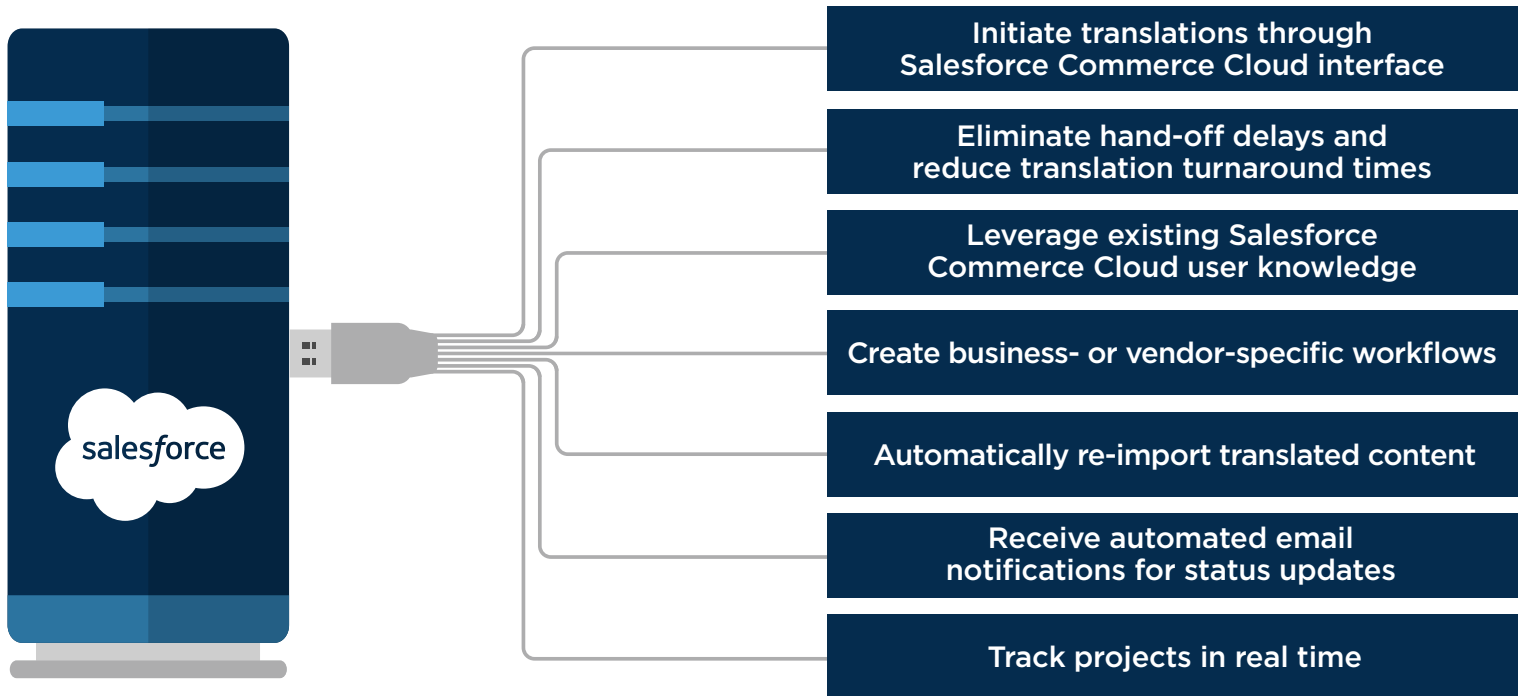

SEAMLESS INTEGRATION	ELIMINATE COPY/PASTE PROCESS	STREAMLINE PROJECT QUOTING	NEVER PAY FOR SAME TRANSLATION TWICE	WORKFLOW INTEGRATION	REDUCE I.T. INVOLVEMENT
----------------------	------------------------------	----------------------------	--------------------------------------	----------------------	-------------------------

Your Platform. More Global.

THOUSANDS OF ORGANIZATIONS TRUST GLOBALINK TO STREAMLINE GLOBAL CONTENT MANAGEMENT

BE EVERYWHERE

THE GLOBALINK PRODUCT SUITE	
Project Director	Term Manager
TM Server	TransStudio
Translation & Review Portal	TransPort
OneLink	