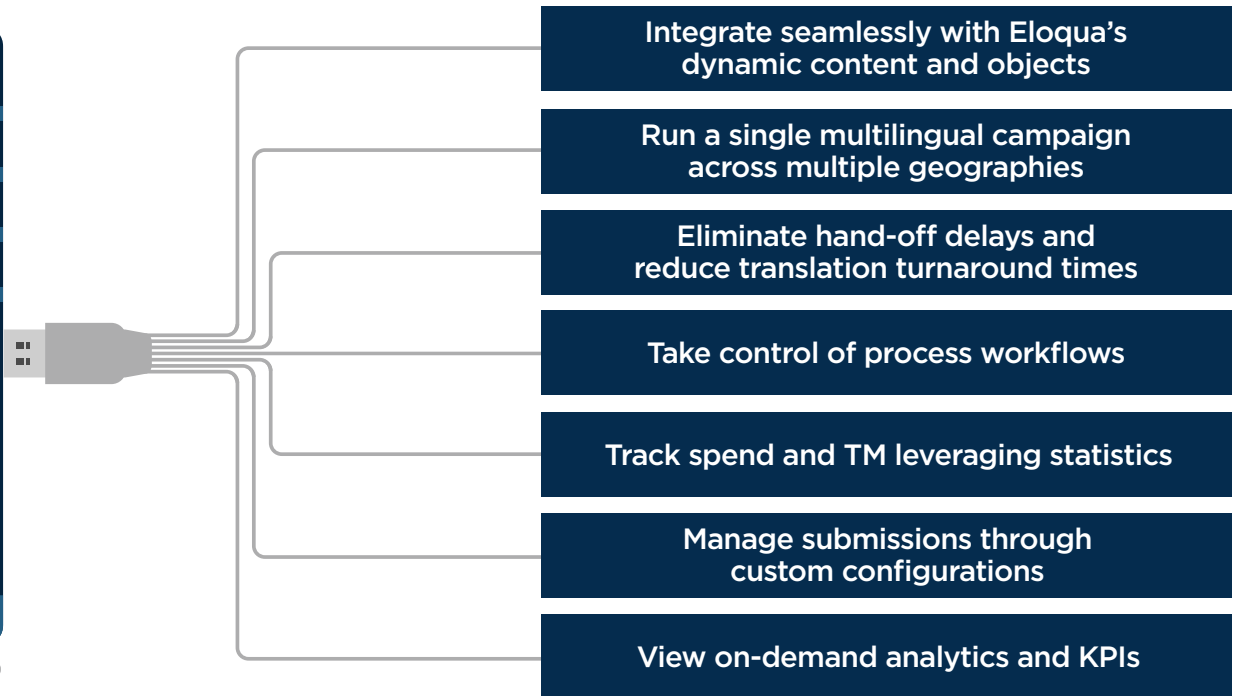

 SEAMLESS INTEGRATION	 ELIMINATE COPY/PASTE PROCESS	 DASHBOARD MONITORING	 NEVER PAY FOR SAME TRANSLATION TWICE	 WORKFLOW INTEGRATION	 REDUCE I.T. INVOLVEMENT
--	---	---	---	---	--

## Your Platform. More Global.

THOUSANDS OF ORGANIZATIONS TRUST GLOBALLINK TO STREAMLINE GLOBAL CONTENT MANAGEMENT

## BE EVERYWHERE

THE GLOBALLINK PRODUCT SUITE	
Project Director	Term Manager
TM Server	TransStudio
Translation & Review Portal	TransPort
OneLink	