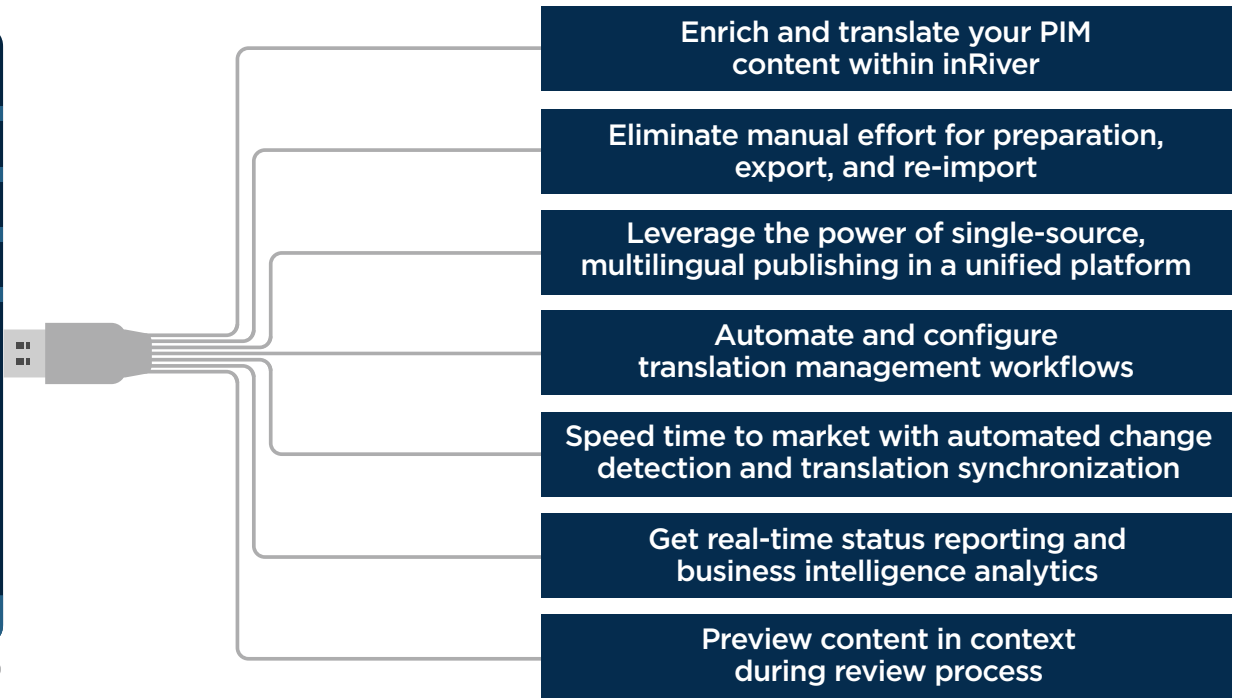

SEAMLESS INTEGRATION	ELIMINATE COPY/PASTE PROCESS	DASHBOARD MONITORING	NEVER PAY FOR SAME TRANSLATION TWICE	WORKFLOW INTEGRATION	REDUCE I.T. INVOLVEMENT
----------------------	------------------------------	----------------------	--------------------------------------	----------------------	-------------------------

Your Platform. More Global.

THOUSANDS OF ORGANIZATIONS TRUST GLOBALLINK TO STREAMLINE GLOBAL CONTENT MANAGEMENT

BE EVERYWHERE

THE GLOBALLINK PRODUCT SUITE	
Project Director	Term Manager
TM Server	TransStudio
Translation & Review Portal	TransPort
OneLink	