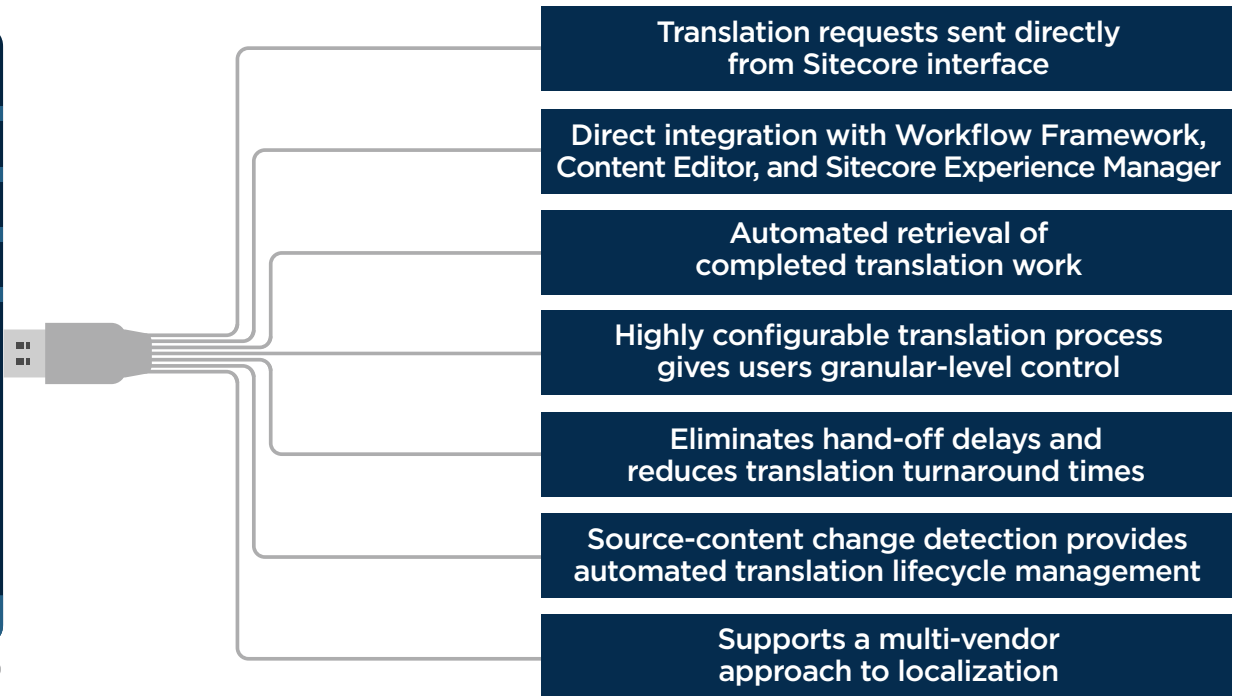

- SEAMLESS INTEGRATION
- ELIMINATE COPY/PASTE PROCESS
- DASHBOARD MONITORING
- NEVER PAY FOR SAME TRANSLATION TWICE
- WORKFLOW INTEGRATION
- REDUCE I.T. INVOLVEMENT

Your Platform. More Global.

THOUSANDS OF ORGANIZATIONS TRUST GLOBALLINK TO STREAMLINE GLOBAL CONTENT MANAGEMENT

BE EVERYWHERE

THE GLOBALLINK PRODUCT SUITE	
Project Director	Term Manager
TM Server	TransStudio
Translation & Review Portal	TransPort
OneLink	