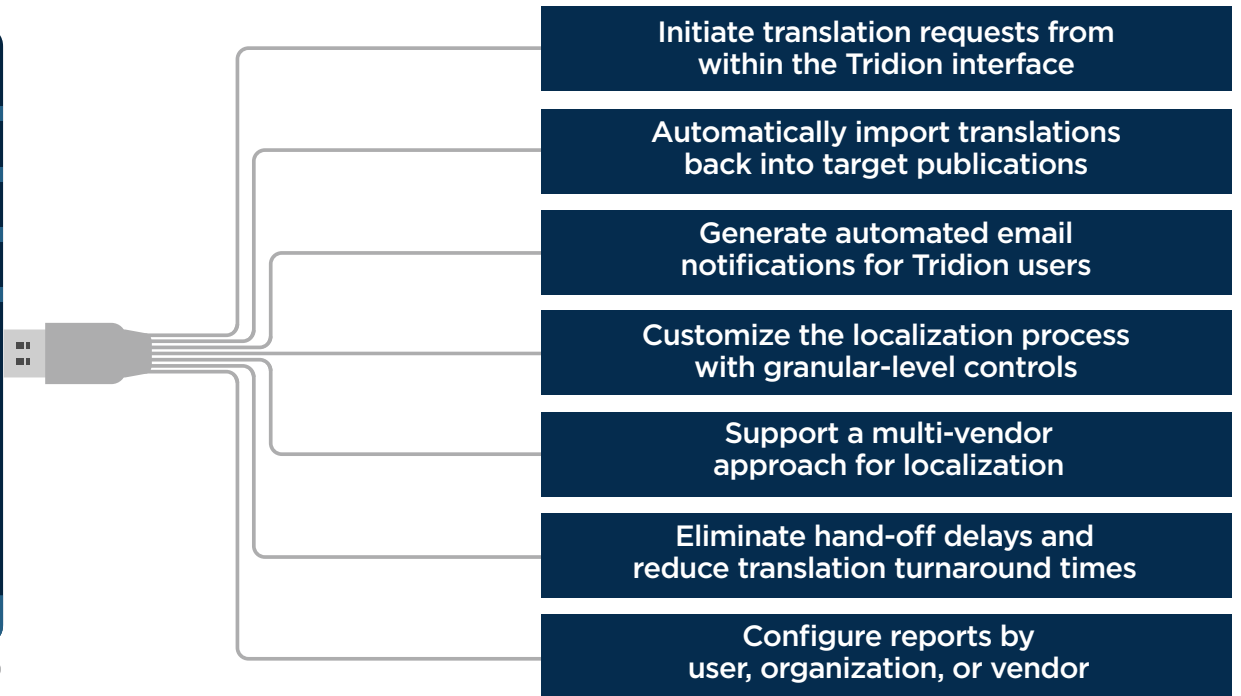

SEAMLESS INTEGRATION	ELIMINATE COPY/PASTE PROCESS	DASHBOARD MONITORING	NEVER PAY FOR SAME TRANSLATION TWICE	WORKFLOW INTEGRATION	REDUCE I.T. INVOLVEMENT
----------------------	------------------------------	----------------------	--------------------------------------	----------------------	-------------------------

## Your Platform. More Global.

THOUSANDS OF ORGANIZATIONS TRUST GLOBALLINK TO STREAMLINE GLOBAL CONTENT MANAGEMENT

## BE EVERYWHERE

THE GLOBALLINK PRODUCT SUITE	
Project Director	Term Manager
TM Server	TransStudio
Translation & Review Portal	TransPort
OneLink	