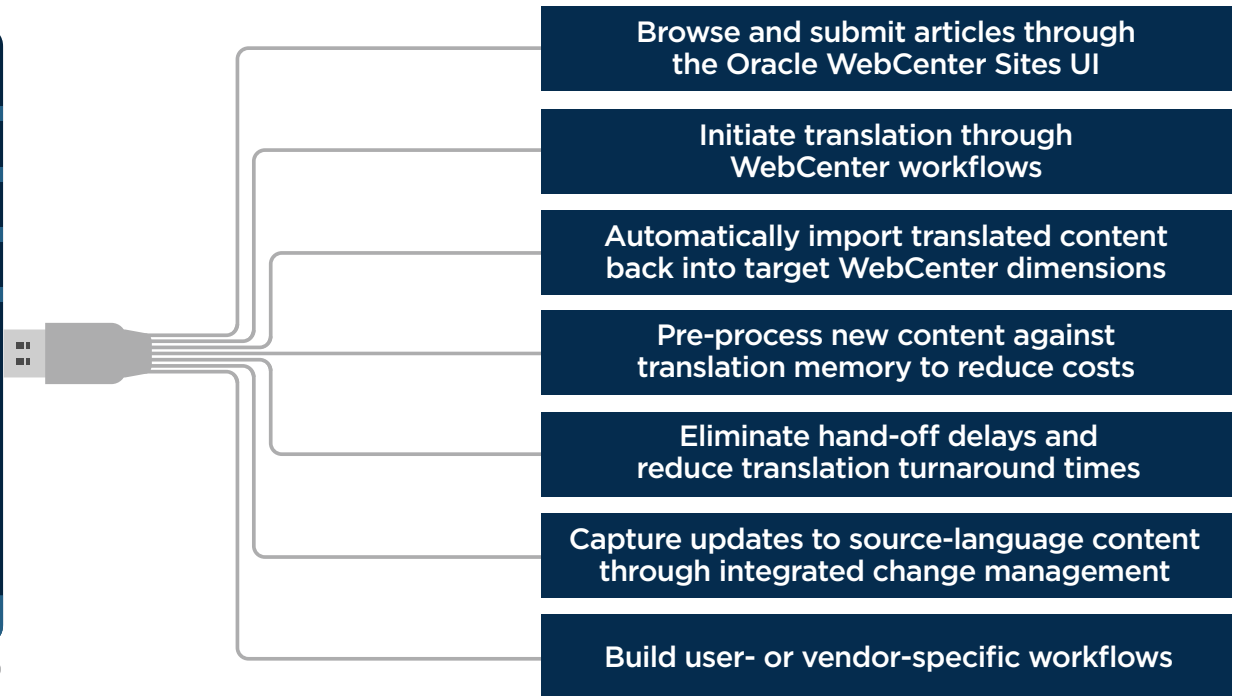

SEAMLESS INTEGRATION	ELIMINATE COPY/PASTE PROCESS	DASHBOARD MONITORING	NEVER PAY FOR SAME TRANSLATION TWICE	WORKFLOW INTEGRATION	REDUCE I.T. INVOLVEMENT
----------------------	------------------------------	----------------------	--------------------------------------	----------------------	-------------------------

Your Platform. More Global.

THOUSANDS OF ORGANIZATIONS TRUST GLOBALLINK TO STREAMLINE GLOBAL CONTENT MANAGEMENT

BE EVERYWHERE

THE GLOBALLINK PRODUCT SUITE	
Project Director	Term Manager
TM Server	TransStudio
Translation & Review Portal	TransPort
OneLink	