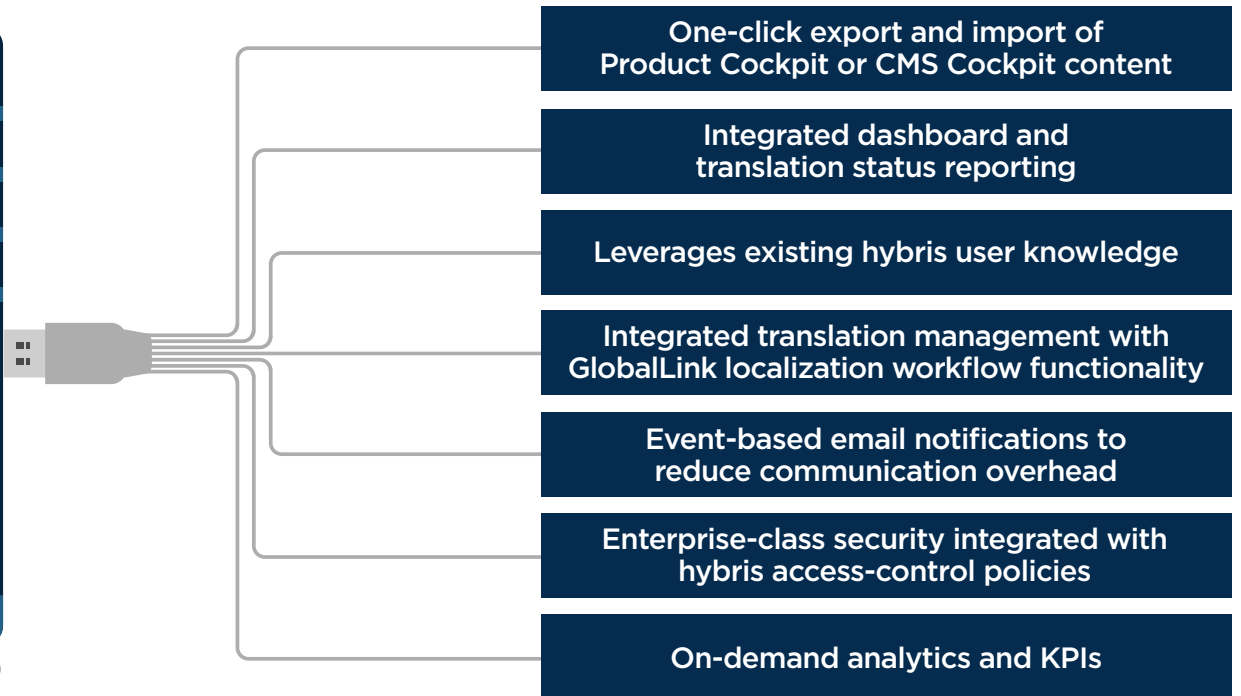

| | | | | | |
|--|---|---|---|---|--|
|  SEAMLESS INTEGRATION |  ELIMINATE COPY/PASTE PROCESS |  DASHBOARD MONITORING |  NEVER PAY FOR SAME TRANSLATION TWICE |  WORKFLOW INTEGRATION |  REDUCE I.T. INVOLVEMENT |
|--|---|---|---|---|--|

Your Platform. More Global.

THOUSANDS OF ORGANIZATIONS TRUST GLOBALLINK TO STREAMLINE GLOBAL CONTENT MANAGEMENT

BE EVERYWHERE

| THE GLOBALLINK PRODUCT SUITE | |
|------------------------------|--------------|
| Project Director | Term Manager |
| TM Server | TransStudio |
| Translation & Review Portal | TransPort |
| OneLink | |