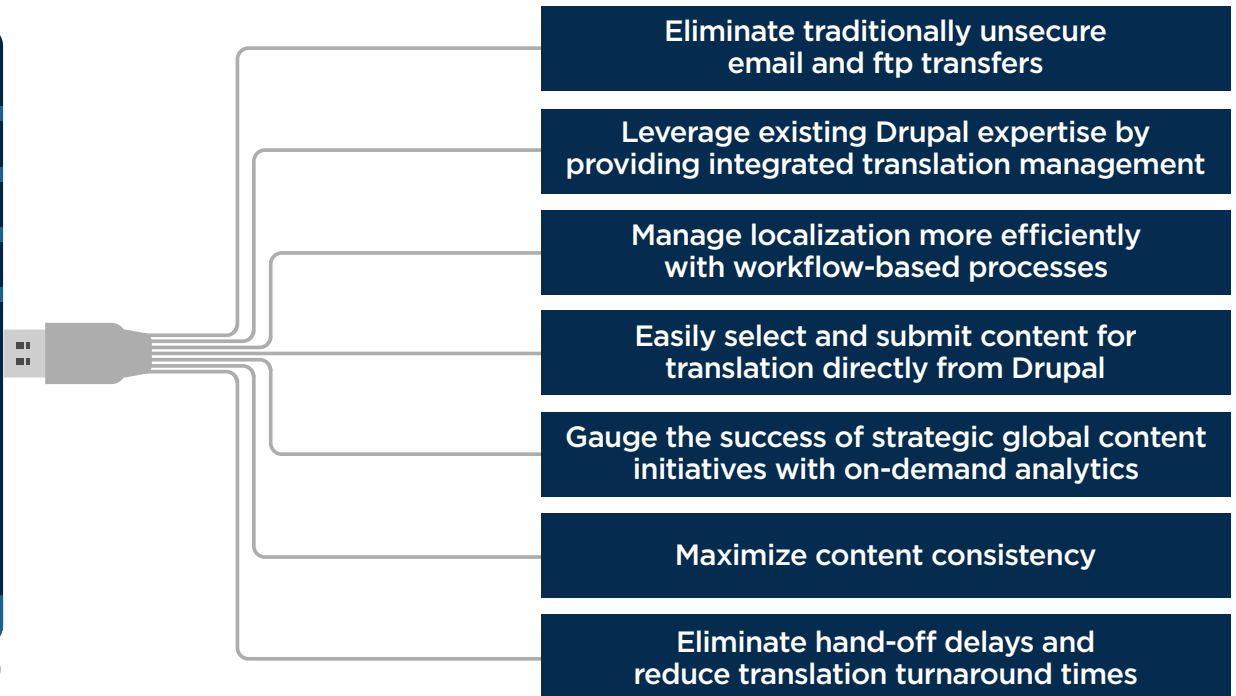

 SEAMLESS INTEGRATION	 ELIMINATE COPY/PASTE PROCESS	 DASHBOARD MONITORING	 NEVER PAY FOR SAME TRANSLATION TWICE	 SPEED TIME TO MARKET	 REDUCE I.T. INVOLVEMENT
--------------------------	----------------------------------	--------------------------	--	--------------------------	-----------------------------

Your Platform. More Global.

THOUSANDS OF ORGANIZATIONS TRUST GLOBALLINK TO STREAMLINE GLOBAL CONTENT MANAGEMENT

BE EVERYWHERE

THE GLOBALLINK PRODUCT SUITE	
Project Director	Term Manager
TM Server	TransStudio
Translation & Review Portal	TransPort
OneLink	