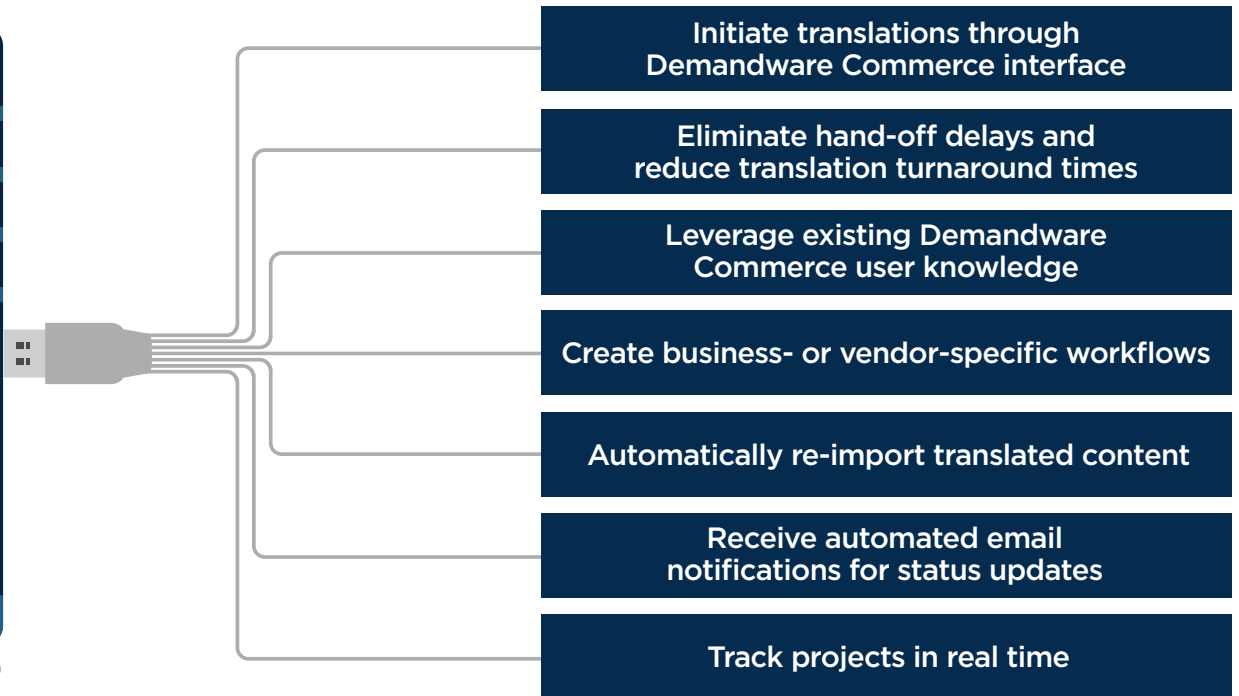

SEAMLESS INTEGRATION	ELIMINATE COPY/PASTE PROCESS	STREAMLINE PROJECT QUOTING	NEVER PAY FOR SAME TRANSLATION TWICE	WORKFLOW INTEGRATION	REDUCE I.T. INVOLVEMENT
----------------------	------------------------------	----------------------------	--------------------------------------	----------------------	-------------------------

Your Platform. More Global.

THOUSANDS OF ORGANIZATIONS TRUST GLOBALLINK TO STREAMLINE GLOBAL CONTENT MANAGEMENT

BE EVERYWHERE

THE GLOBALLINK PRODUCT SUITE	
Project Director	Term Manager
TM Server	TransStudio
Translation & Review Portal	TransPort
OneLink	